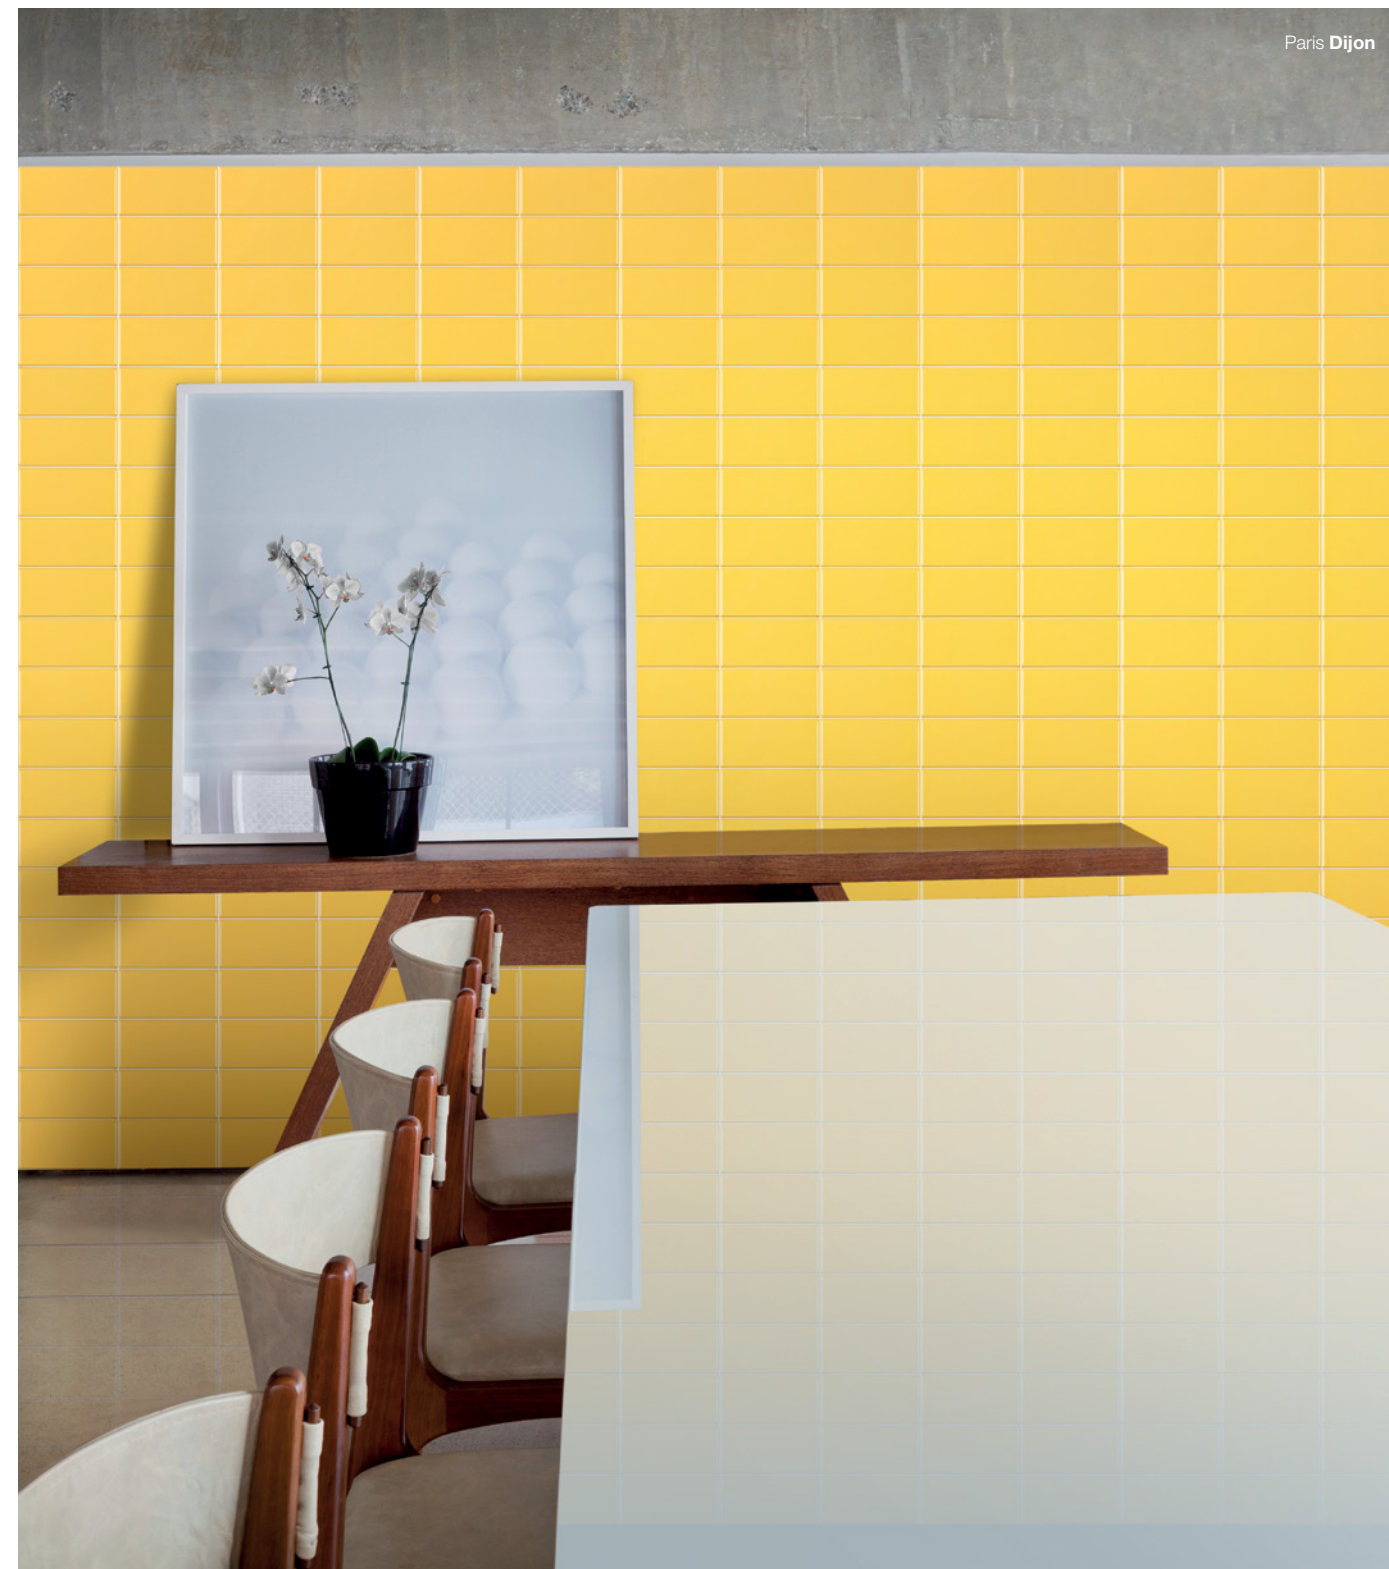

Paris + Jackie

Wall Tile
Pared

Special Products
Productos Especiales