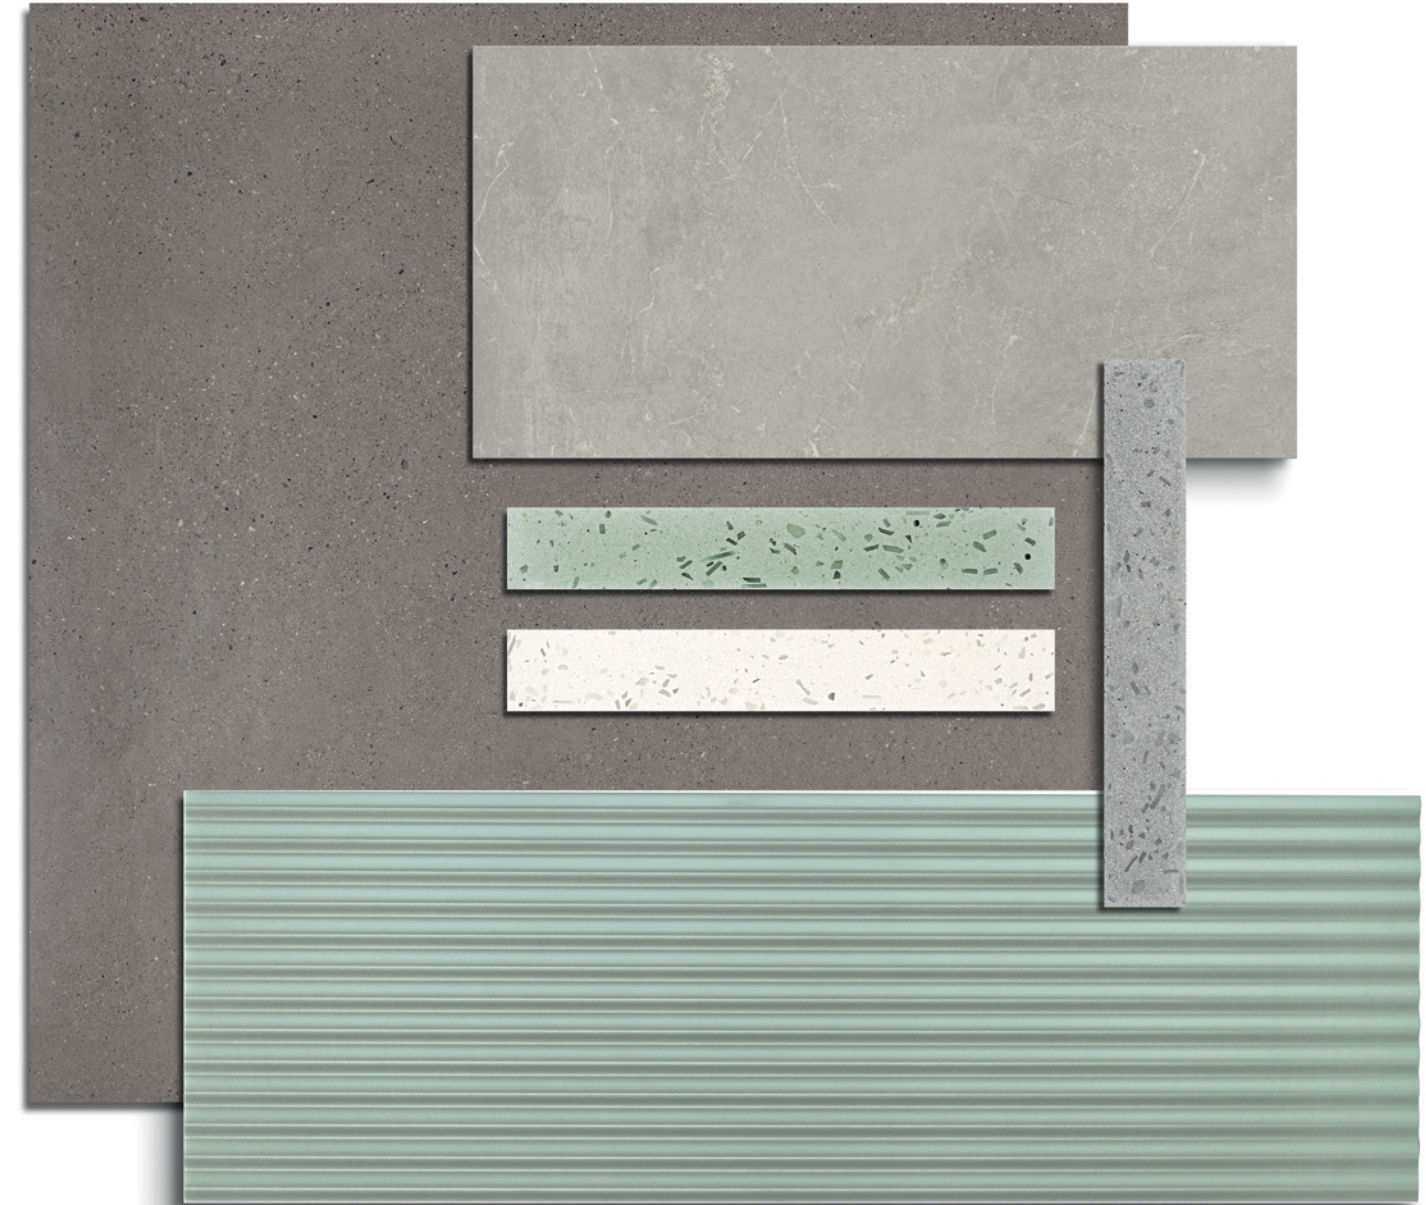

ZigZag Aquamarine 12x36 MATTE RECT	Cement Block Smoke 32x32 NAT RECT	Artisan Brick White 2x10 MATTE RECT	Artisan Brick Aquamarine 2x10 MATTE RECT	Artisan Brick Smoke 2x10 MATTE RECT	Berliner Zement 12x24 NAT BOLD