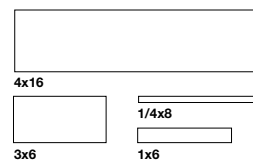

FORMATS

MORE INFO:

7/31/2023
Version 1

Portobello America
1600 NW 18th Street, Suite 708
Pompano Beach, FL 33069

General Inquiries:
info@portobelloamerica.com
Phone: 1-954-376-6259