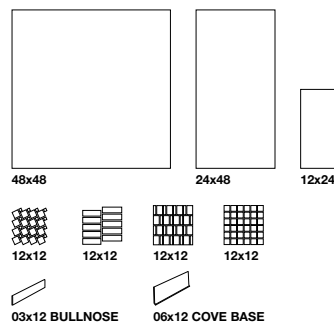

Ageless

Glazed Porcelain Tile

Michelangelo | V2

Mos Angle 2x2
Michelangelo | V2

12x12 NAT TEL | #79925ET
12x12 POL TEL | #79929ET

Mos Straight 2x3
Michelangelo | V2

12x12 NAT TEL | #79926ET
12x12 POL TEL | #79930ET

Mos Rectangular 2x5
Michelangelo | V2

12x12 NAT TEL | #79927ET
12x12 POL TEL | #79931ET

Mos Square 2x2
Michelangelo | V2

12x12 NAT TEL | #79928ET
12x12 POL TEL | #79932ET

48x48 NAT RECT | #200826E
48x48 POL RECT | #200883E
24x48 NAT RECT | #29120E
24x48 POL RECT | #28670E
12x24 NAT RECT | #79888ET
12x24 POL RECT | #79889ET

Single Bullnose
3x12 NAT BN #79986ET
3x12 POL BN #79987ET

TECH DATA

Finish	Freeze Resistant	Shade Variation	Color Body	Water Absorption	Stain Resistant	DCOF AcuTest	Chemical Resistant	Breaking Strength	Abrasion Resistance
NAT	Resistant	V2	N/A	≤0.5%	Class A	≥0.42	Class A	≥ 275lbf	III
POL	Resistant	V2	N/A	≤0.5%	Class E	<0.42	Class E	≥ 275lbf	II

PACKING INFO

Product Size Inches	Actual Size	THICKNESS MM	LBS/ CARTON	PCS/ CARTON	SF/ CARTON	SF/ PALLET	LBS/ PALLET	CARTON/ PALLET
2x2 Mosaic 2x3 Mosaic 2x5 Mosaic	11.81x11.81	8.5	35.01	10	9.60	346.45	1,310.70	36
12x24	11.81x24.02	8.5	79.37	10	19.80	792.00	3,222.76	40
24x48	23.56x47.19	10	72.75	2	15.39	492.56	2,378.78	32
48x48	47.19x47.19	10	74.30	1	15.39	646.38	3,170.25	42

For reference only.

AREAS OF USAGE

Classification	Reference Category	Suitable
Interior, Dry	ID	√
Interior, Wet	IW	√
Interior, Wet Plus	IW+	√ 2x2 | 2x3 | 2x5
Exterior, Wet	EW	
Oils/Greases	O/G	

FORMATS

GROUT JOINT

The recommended grout joint: **1/8 RECT**

MORE INFO:

Portobello America
1600 NW 18th Street, Suite 708
Pompano Beach, FL 33069

General Inquiries:
info@portobelloamerica.com
Phone: 1-954-376-6259

#WHYTILE

TCNA

Michelangelo