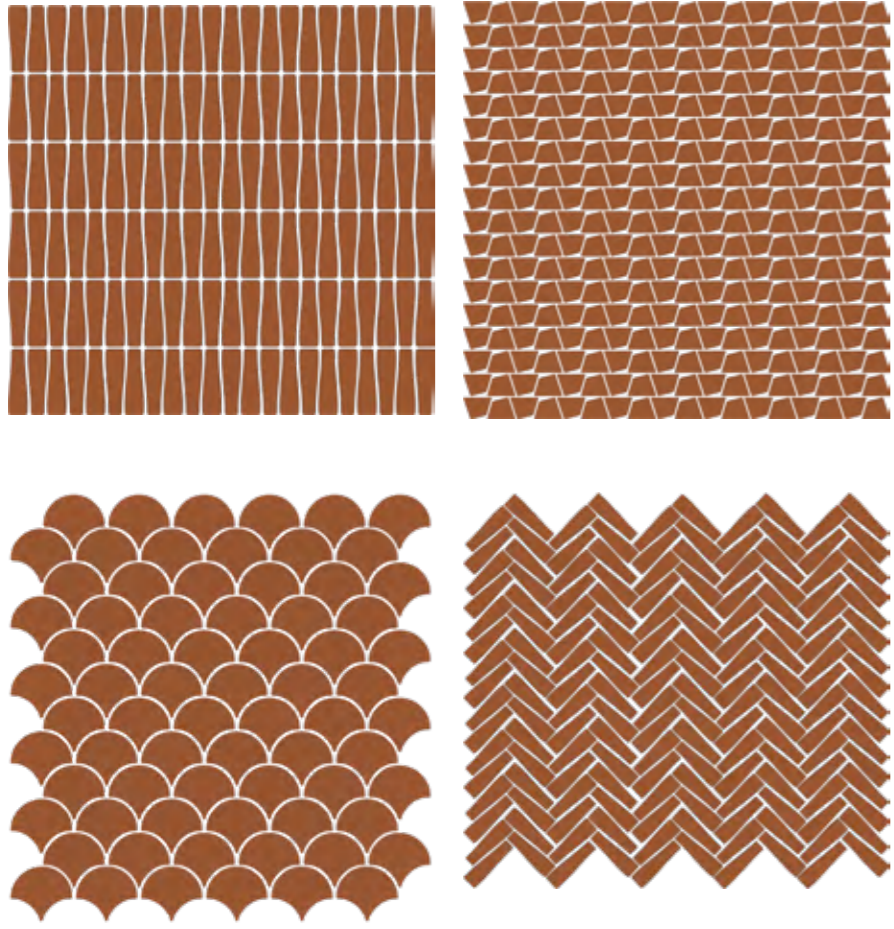

Nash Broadway Ash 12x12 MATTE PRESSED

nash black

Nash Midtown Black 11x11 MATTE PRESSED

nash indigo

nash indigo

nash cyan

nash amber

nash