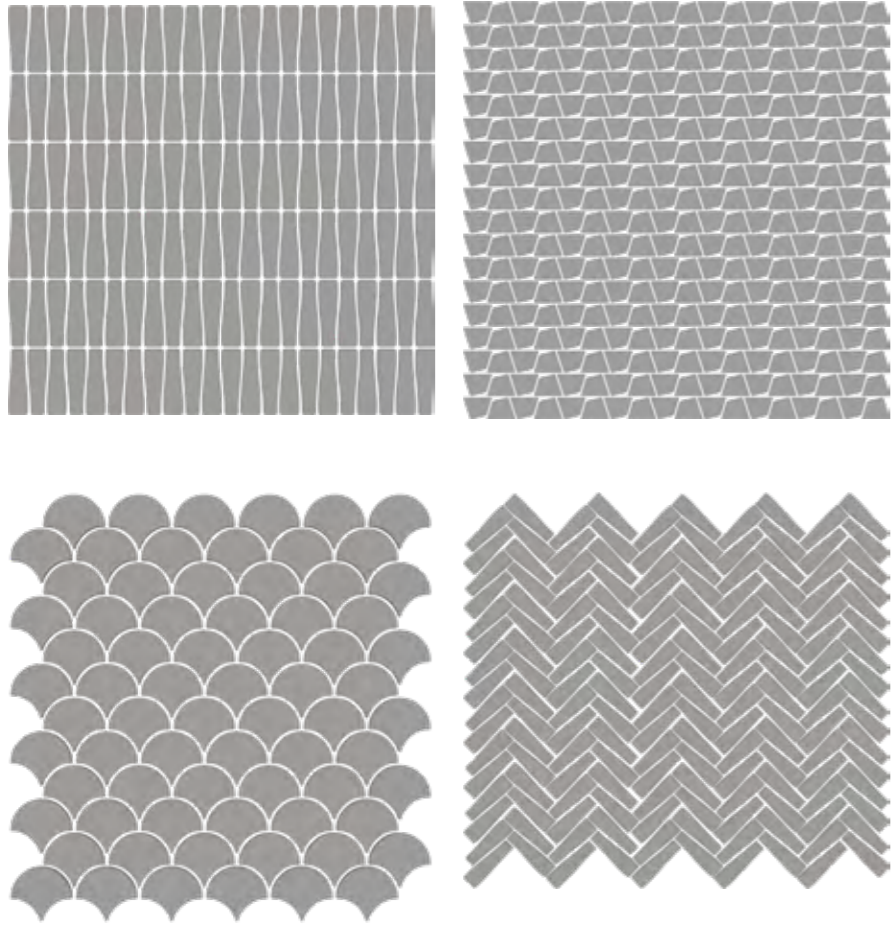

Nash Sobro Amber 12x12 MATTE PRESSED | Nash Sobro Sand 12x12 MATTE PRESSED

nash white

nash sand

nash silver

Nash Broadway Silver 12x12 MATTE PRESSED

nash silver

Nash Broadway Silver 12x12 MATTE PRESSED

nash ash