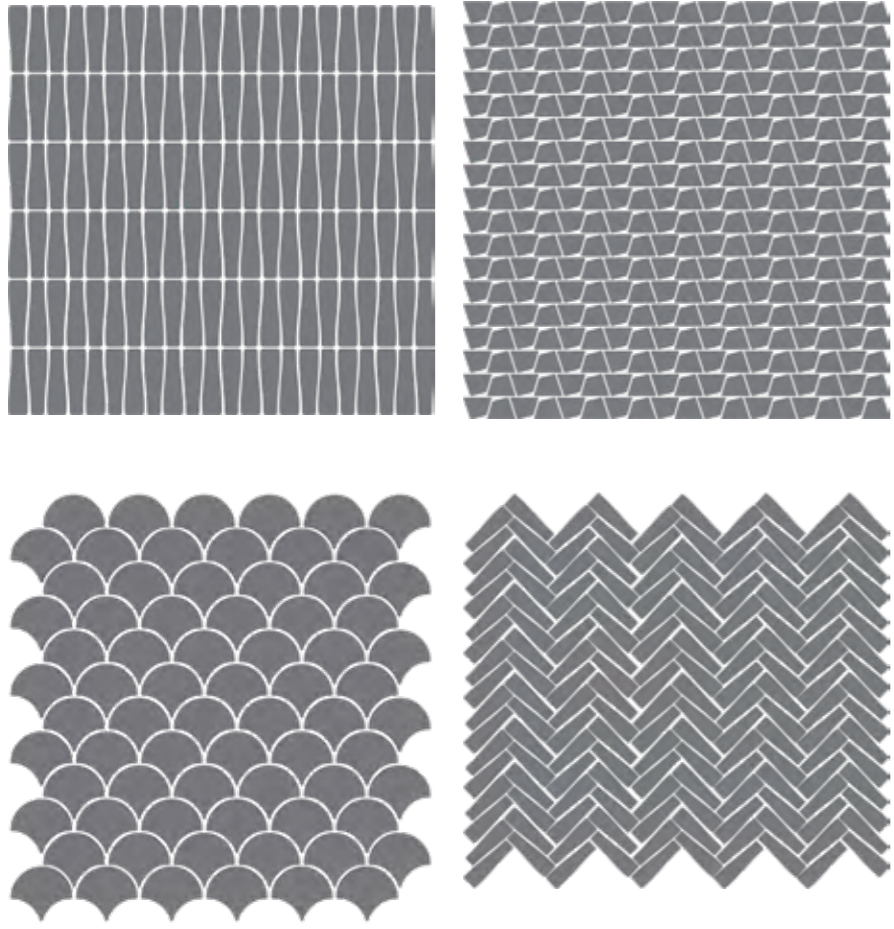

Nash Sobro Amber 12x12 MATTE PRESSED | Nash Sobro Sand 12x12 MATTE PRESSED

nash white

nash sand

nash silver

Nash Broadway Silver 12x12 MATTE PRESSED

nash silver

Nash Broadway Silver 12x12 MATTE PRESSED

nash ash