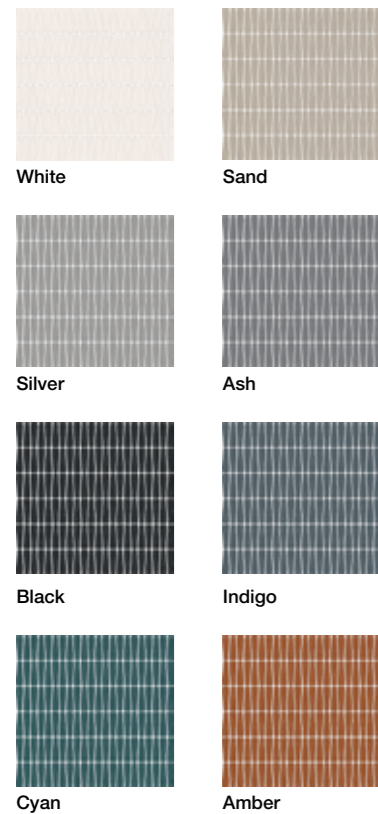

Nash Sobro Amber 12x12 MATTE PRESSED | Nash Sobro Sand 12x12 MATTE PRESSED

nash white

nash sand

nash silver

Nash Broadway Silver 12x12 MATTE PRESSED

nash silver

Nash Broadway Silver 12x12 MATTE PRESSED

nash ash

Nash Broadway Ash 12x12 MATTE PRESSED

nash black

Nash Midtown Black 11x11 MATTE PRESSED

nash indigo

nash indigo

nash cyan

nash amber

nash

AVAILABLE SIZES FORMATOS DISPONIBLES

AVAILABLE EDGES BORDES DISPONIBLES

AVAILABLE FINISHES ACABADOS DISPONIBLES

MOODBOARD MIX

<p>Nash Mos Brentwood Indigo</p>  <p>11x12 MATTE PRESSED</p>	<p>Nash Mos Sobro Ash</p>  <p>12x12 MATTE PRESSED</p>	<p>Nash Mos Midtown Ash</p>  <p>11x11 MATTE PRESSED</p>	<p>Oh!Take Heaven</p>  <p>12x24 NAT RECT</p>	<p>Creta White</p>  <p>8x48 NAT RECT</p>	<p>Storm Gray</p>  <p>48x48 NAT RECT</p>
--	---	---	--	--	--

COLORS AND SIZES

COLORES Y FORMATOS

Sobro | V1

Size Formato	SKU	Finishes Acabados
12x12 White	#80280ET	MATTE PRESSED
12x12 Sand	#80281ET	MATTE PRESSED
12x12 Silver	#80282ET	MATTE PRESSED
12x12 Ash	#80285ET	MATTE PRESSED
12x12 Black	#80286ET	MATTE PRESSED
12x12 Indigo	#80287ET	MATTE PRESSED
12x12 Cyan	#80288ET	MATTE PRESSED
12x12 Amber	#80289ET	MATTE PRESSED