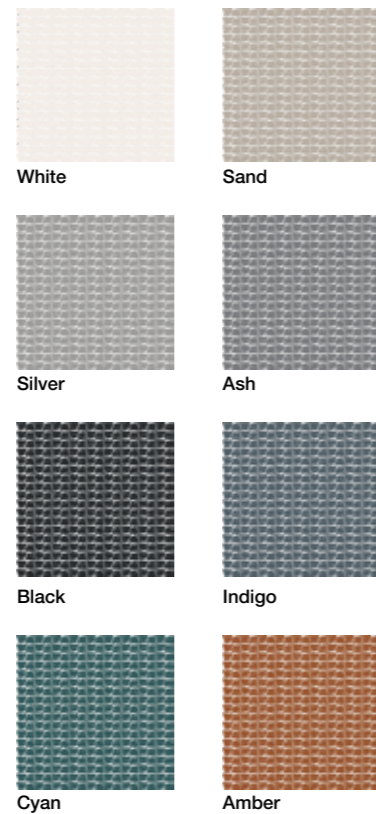

Nash Sobro Amber 12x12 MATTE PRESSED | Nash Sobro Sand 12x12 MATTE PRESSED

nash white

nash sand

nash silver

Nash Broadway Silver 12x12 MATTE PRESSED

nash silver

Nash Broadway Silver 12x12 MATTE PRESSED

nash ash

Nash Broadway Ash 12x12 MATTE PRESSED

nash black

Nash Midtown Black 11x11 MATTE PRESSED

nash indigo

nash indigo

nash cyan

nash amber

nash

AVAILABLE SIZES FORMATOS DISPONIBLES

AVAILABLE EDGES BORDES DISPONIBLES

AVAILABLE FINISHES ACABADOS DISPONIBLES

MOODBOARD MIX

<p>Nash Mos Brentwood Indigo</p>  <p>11x12 MATTE PRESSED</p>	<p>Nash Mos Sobro Ash</p>  <p>12x12 MATTE PRESSED</p>	<p>Nash Mos Midtown Ash</p>  <p>11x11 MATTE PRESSED</p>	<p>Oh!Take Heaven</p>  <p>12x24 NAT RECT</p>	<p>Creta White</p>  <p>8x48 NAT RECT</p>	<p>Storm Gray</p>  <p>48x48 NAT RECT</p>
--	---	---	--	--	--

COLORS AND SIZES

COLORES Y FORMATOS

Sobro | V1

Size Formato	SKU	Finishes Acabados
12x12 White	#80280ET	MATTE PRESSED
12x12 Sand	#80281ET	MATTE PRESSED
12x12 Silver	#80282ET	MATTE PRESSED
12x12 Ash	#80285ET	MATTE PRESSED
12x12 Black	#80286ET	MATTE PRESSED
12x12 Indigo	#80287ET	MATTE PRESSED
12x12 Cyan	#80288ET	MATTE PRESSED
12x12 Amber	#80289ET	MATTE PRESSED