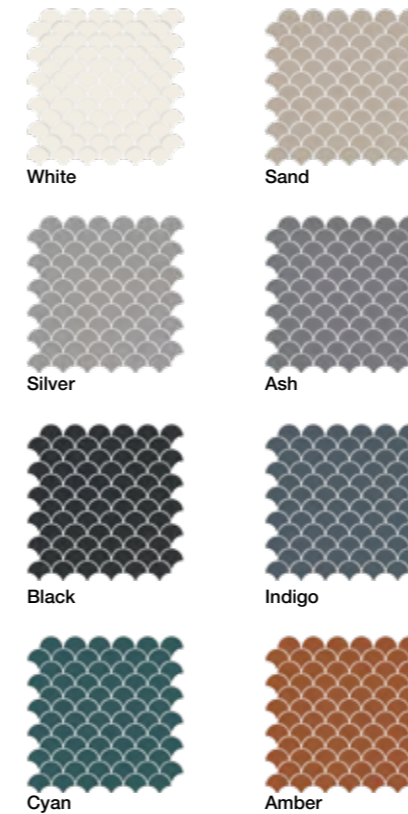

Nash Sobro Amber 12x12 MATTE PRESSED | Nash Sobro Sand 12x12 MATTE PRESSED

nash white

nash sand

nash silver

Nash Broadway Silver 12x12 MATTE PRESSED

nash silver

Nash Broadway Silver 12x12 MATTE PRESSED

nash ash

AVAILABLE SIZES FORMATOS DISPONIBLES

AVAILABLE EDGES BORDES DISPONIBLES

AVAILABLE FINISHES ACABADOS DISPONIBLES

MOODBOARD MIX

<p>Nash Mos Brentwood Indigo</p>  <p>11x12 MATTE PRESSED</p>	<p>Nash Mos Sobro Ash</p>  <p>12x12 MATTE PRESSED</p>	<p>Nash Mos Midtown Ash</p>  <p>11x11 MATTE PRESSED</p>	<p>Oh!Take Heaven</p>  <p>12x24 NAT RECT</p>	<p>Creta White</p>  <p>8x48 NAT RECT</p>	<p>Storm Gray</p>  <p>48x48 NAT RECT</p>
--	---	---	--	--	--

COLORS AND SIZES

COLORES Y FORMATOS

Sobro | V1

Size Formato	SKU	Finishes Acabados
12x12 White	#80280ET	MATTE PRESSED
12x12 Sand	#80281ET	MATTE PRESSED
12x12 Silver	#80282ET	MATTE PRESSED
12x12 Ash	#80285ET	MATTE PRESSED
12x12 Black	#80286ET	MATTE PRESSED
12x12 Indigo	#80287ET	MATTE PRESSED
12x12 Cyan	#80288ET	MATTE PRESSED
12x12 Amber	#80289ET	MATTE PRESSED

Broadway | V1

Size Formato	SKU	Finishes Acabados
12x12 White	#80306ET	MATTE PRESSED
12x12 Sand	#80307ET	MATTE PRESSED
12x12 Silver	#80308ET	MATTE PRESSED
12x12 Ash	#80309ET	MATTE PRESSED
12x12 Black	#80310ET	MATTE PRESSED
12x12 Indigo	#80311ET	MATTE PRESSED
12x12 Cyan	#80312ET	MATTE PRESSED
12x12 Amber	#80313ET	MATTE PRESSED