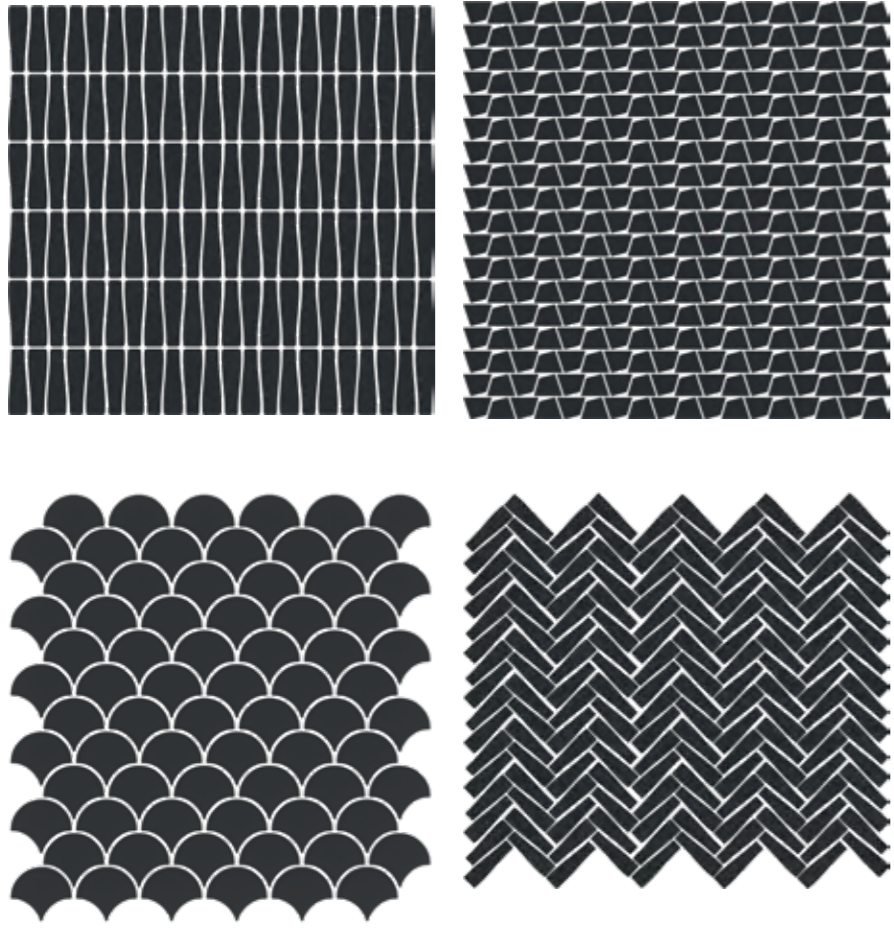

nash black

Nash Midtown Black 11x11 MATTE PRESSED