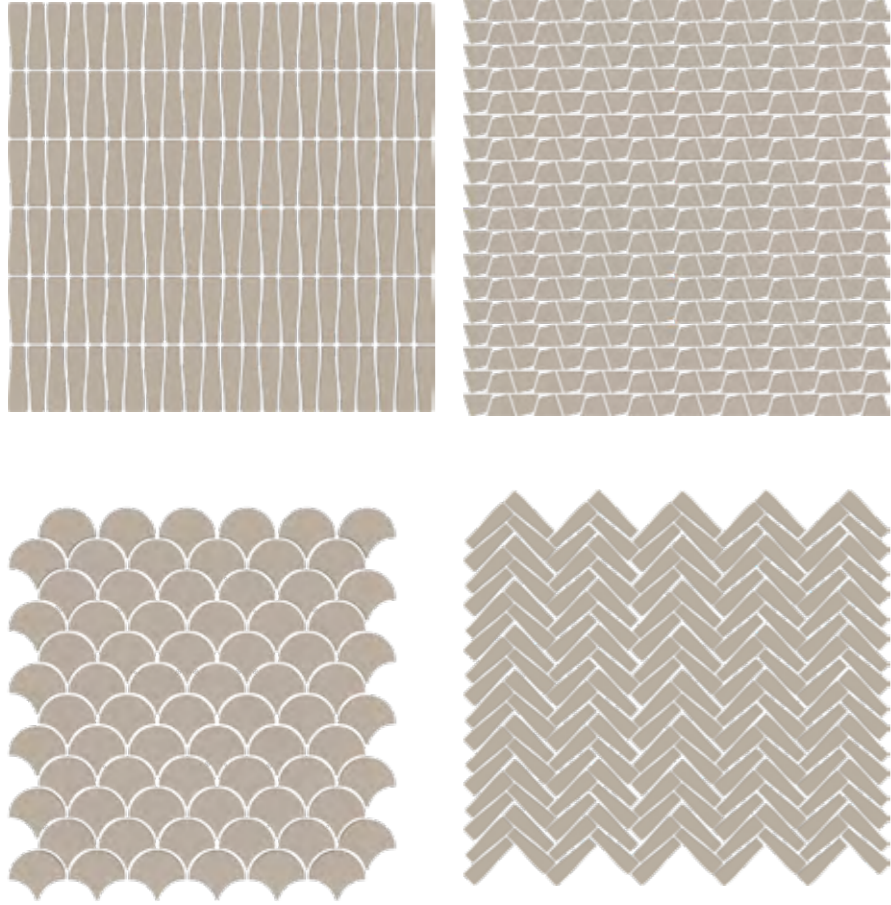

Nash Sobro Amber 12x12 MATTE PRESSED | Nash Sobro Sand 12x12 MATTE PRESSED

nash white

nash sand

nash silver

Nash Broadway Silver 12x12 MATTE PRESSED

nash silver

Nash Broadway Silver 12x12 MATTE PRESSED

nash ash

COLORS AND SIZES

COLORES Y FORMATOS

Sobro | V1

Size Formato	SKU	Finishes Acabados
12x12 White	#80280ET	MATTE PRESSED
12x12 Sand	#80281ET	MATTE PRESSED
12x12 Silver	#80282ET	MATTE PRESSED
12x12 Ash	#80285ET	MATTE PRESSED
12x12 Black	#80286ET	MATTE PRESSED
12x12 Indigo	#80287ET	MATTE PRESSED
12x12 Cyan	#80288ET	MATTE PRESSED
12x12 Amber	#80289ET	MATTE PRESSED