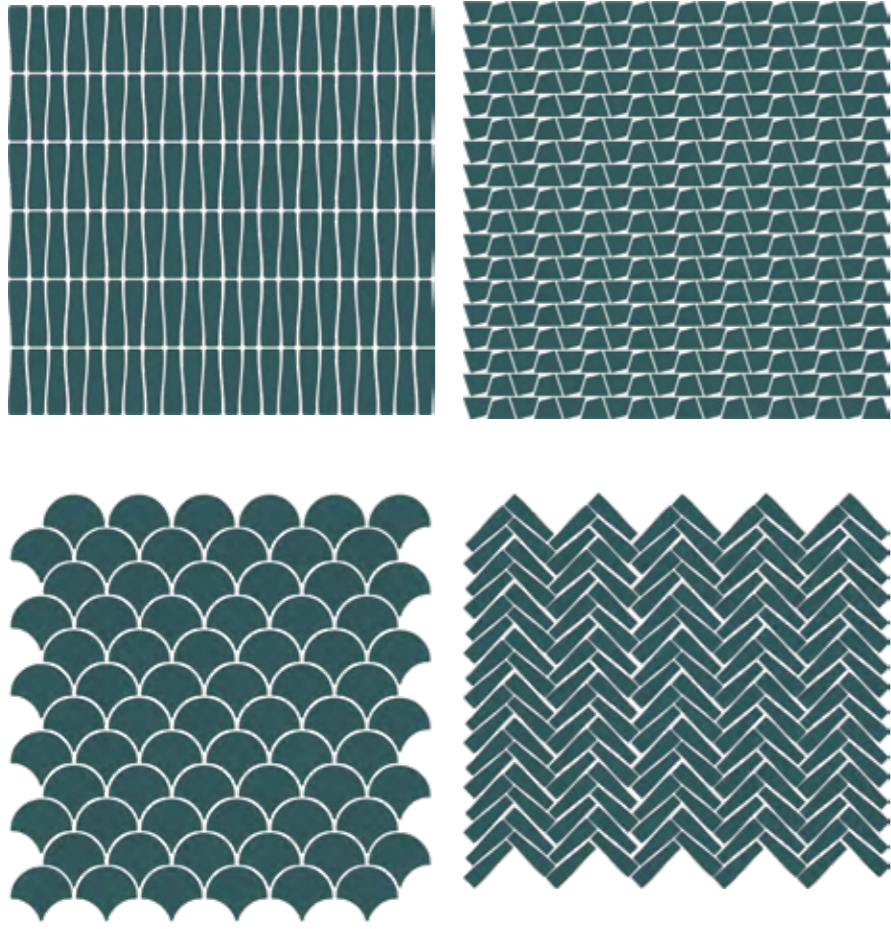

Nash Broadway Ash 12x12 MATTE PRESSED

nash black

Nash Midtown Black 11x11 MATTE PRESSED

nash indigo

nash indigo

nash cyan

nash amber

nash