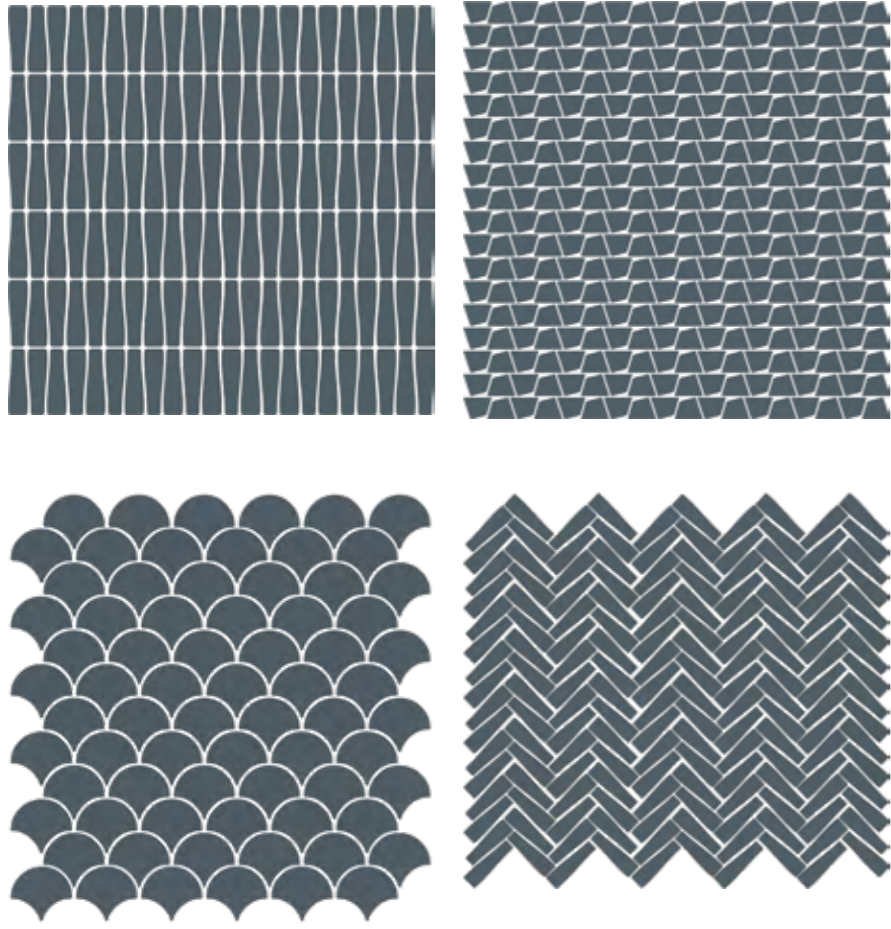

nash indigo