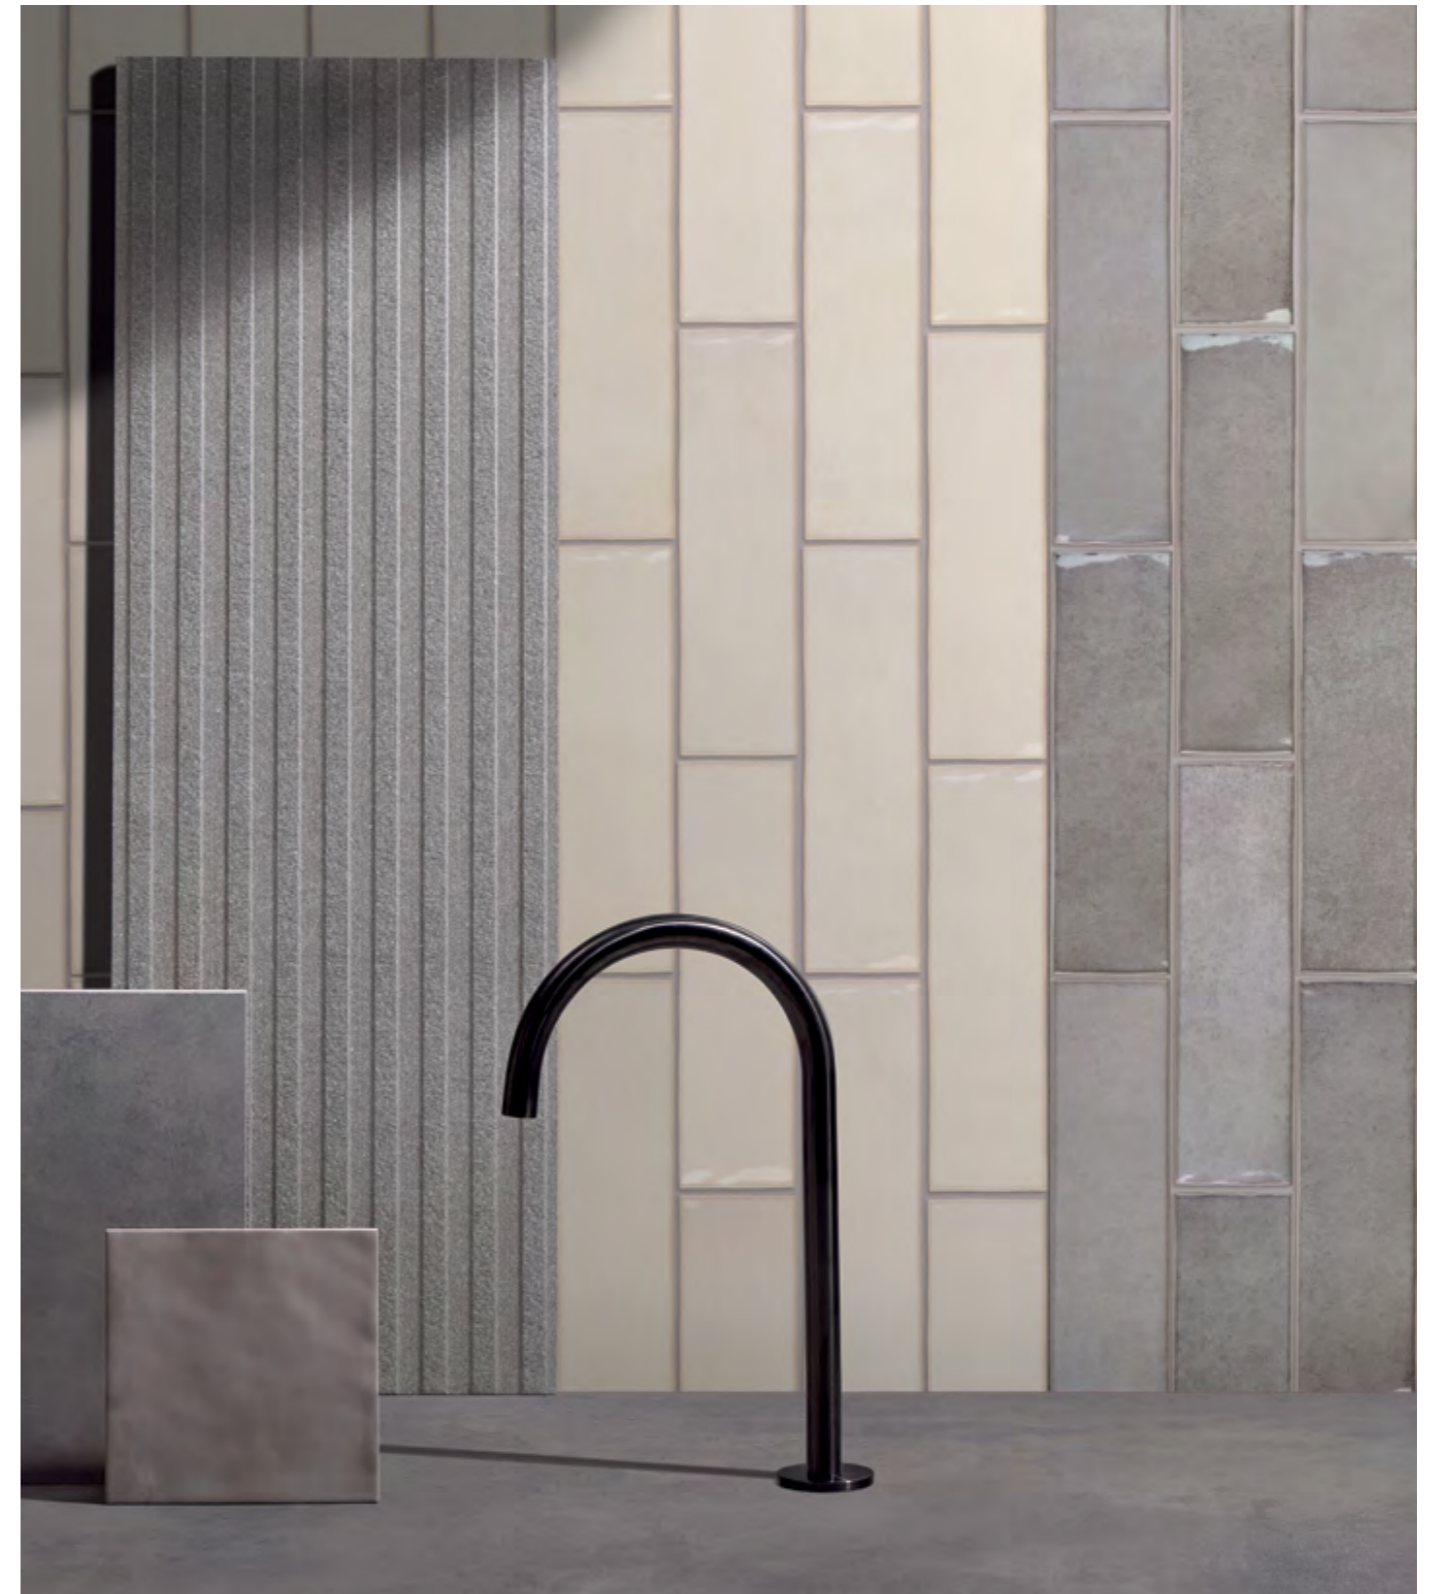

HIGHLAND LAKE

DISCOVER OUR SIZE OFFERING AT A GLANCE. FIND THE PERFECT SOLUTION FOR YOUR PROJECT WITH A QUICK LOOK AT OUR SIZE GUIDE TO FIND ALL SHAPES, SURFACES AND EDGE FINISHES AVAILABLE IN EACH COLLECTION.

DESCUBRE NUESTRA OFERTA DE TAMAÑOS DE UN VISTAZO. ENCUENTRA LA SOLUCIÓN PERFECTA PARA TU PROYECTO CON UN RÁPIDO VISTAZO A NUESTROS TAMAÑOS. GUÍA PARA ENCONTRAR TODAS LAS FORMAS, SUPERFICIES Y ACABADOS DE BORDE DISPONIBLES EN CADA COLECCIÓN.

AVAILABLE SIZES FORMATOS DISPONIBLES