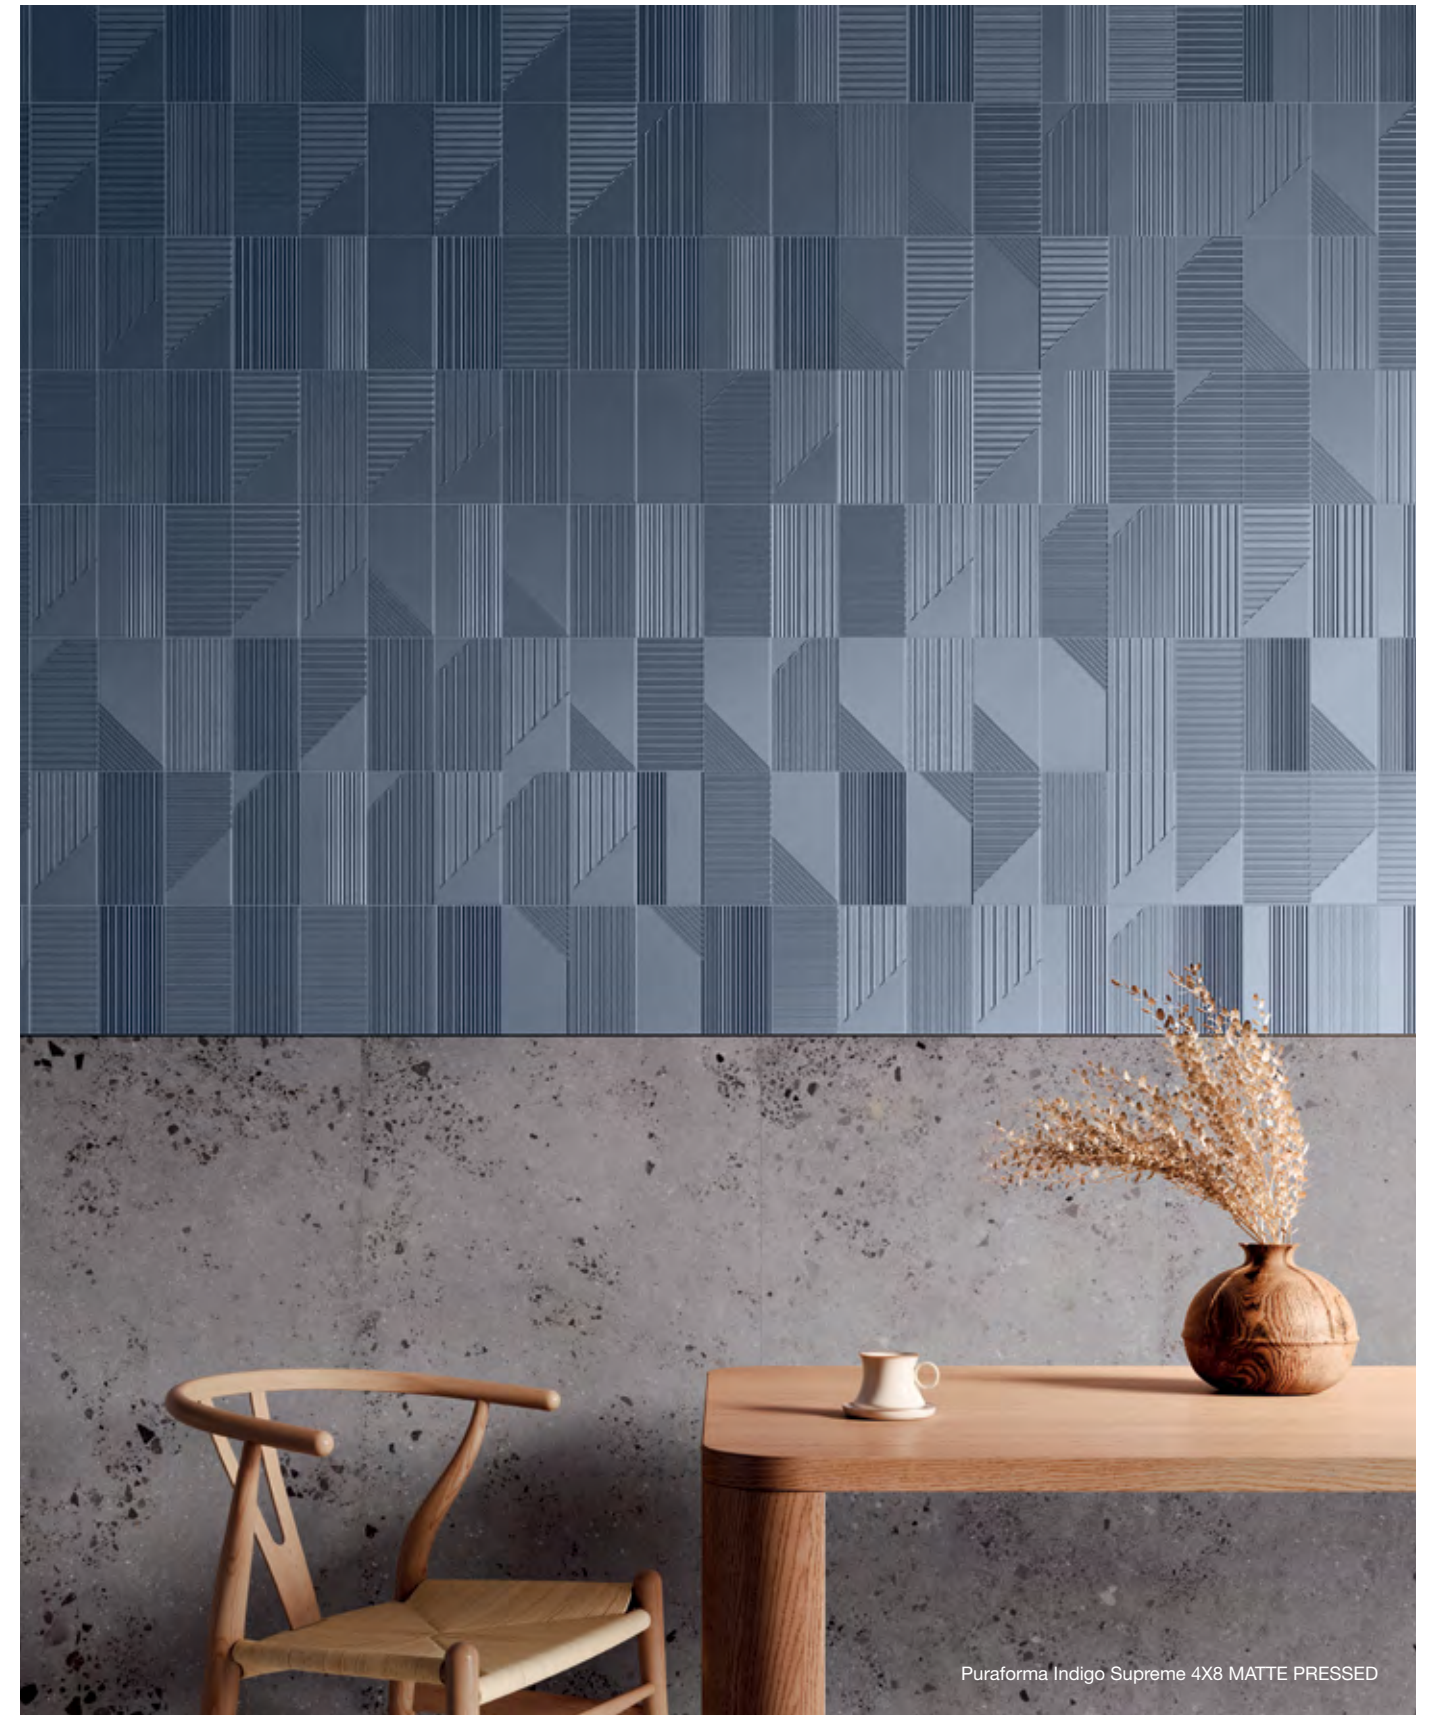

Indigo Supreme | V1

Size Formato	SKU	Finishes Acabados
4x8	#206728E	MATTE PRESSED

Velvet Supreme | V1

Size Formato	SKU	Finishes Acabados
4x8	#206731E	MATTE PRESSED

TECH DATA

Finish	Freeze Resistant	Shade Variation	Color Body	Water Absorption	Stain Resistant	DCOF AcuTest	Chemical Resistant	Breaking Strength	MOHS Hardness
MATTE	N/A	V1	N/A	≤ 20%	Class A	N/A	Class A	≥ 125lbf	5