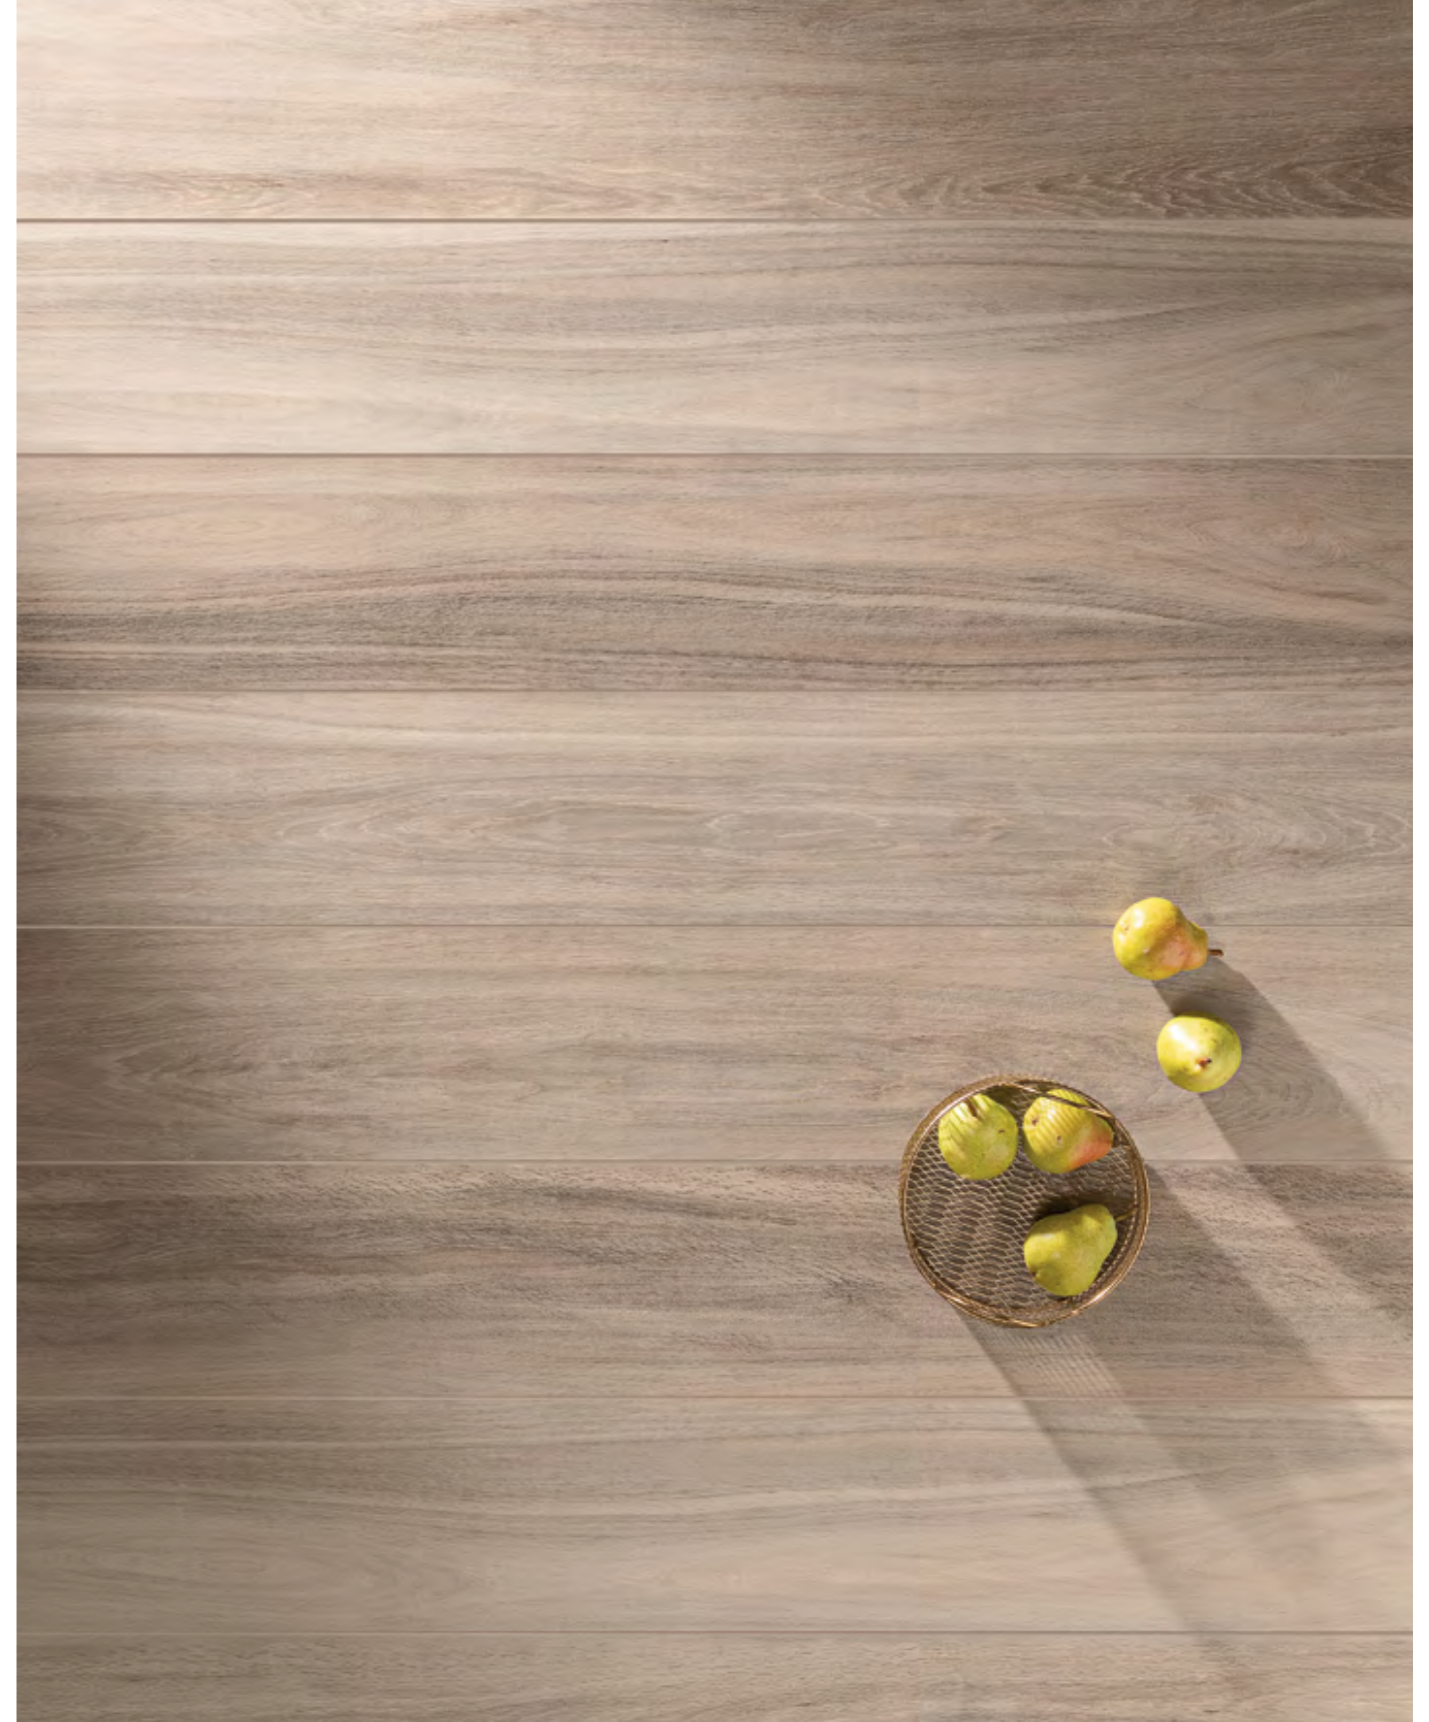

ARCHITECH OAK BARREL

Architech Oak Barrel 8x48 NAT RECT