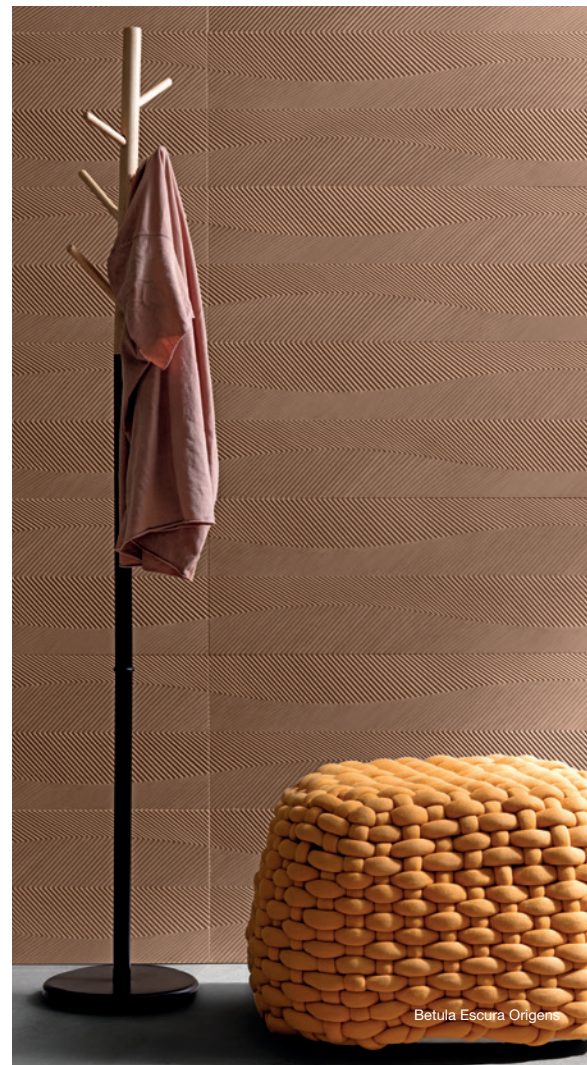

TECH DATA

Finish	Freeze Resistant	Shade Variation	Color Body	Water Absorption	Stain Resistant	DCOF AcuTest	Chemical Resistant	Breaking Strength	Mohs Hardness
MATTE	N/A	V1 | V2	N/A	≤ 20%	Class A	N/A	Class A	≥125lbf	8
GLOSSY	N/A	V1	N/A	≤ 20%	Class E	N/A	Class E	≥125lbf	6
NATURAL	Resistant	V1 | V3	N/A	≤ 0.5%	Class A	N/A	Class A	≥275lbf	8

* Not Recommended for Floors

PACKING INFO

PRODUCT SIZE INCHES	ACTUAL SIZE	THICKNESS MM	LBS/ CARTON	PCS/ CARTON	SF/ CARTON	SF/ PALLET	LBS/ PALLET	CARTON/ PALLET	NUMBER OF FACES
12x24 Glacier	11.61x23.42	7.00	56.50	12	22.60	1,356.00	3,390.00	60	1
12x24 Oceana	11.61x23.42	9.50	55.72	9	16.89	1,013.40	3,343.20	60	1
12x36 Cetim Bianco	11.75x35.37	11.50	73.99	6	17.22	826.56	3,551.52	48	1
12x36 Highway Kalahari Branco Origens	11.75x35.37	13.30	62.11	5	14.42	692.16	2,981.28	48	1
12x36 Betula Origens	11.75x35.37	13.30	62.11	5	14.42	692.16	2,981.28	48	6
12x36 NAT Dobraduras	11.75x35.37	11.00	71.64	5	14.42	519.12	2,579.04	36	2
12x36 NAT Ms. Barcelona	11.75x35.37	11.00	71.64	5	14.42	519.12	2,579.04	36	21

For reference only.

AREAS OF USAGE

MATTE	Interior wall use recommended.	
NATURAL	Interior and Exterior wall use recommended.	

FORMATS

12X36	12x24

GROUT JOINT

The recommended grout joint:	1/8 RECT

MORE INFO:

#WHYTILE

TONA

Portobello America
8701 Ditty Rd, Baxter,
TN 38544

General Inquiries:
info@portobelloamerica.com
Phone: 931-650-5225

Betula Escura Origens