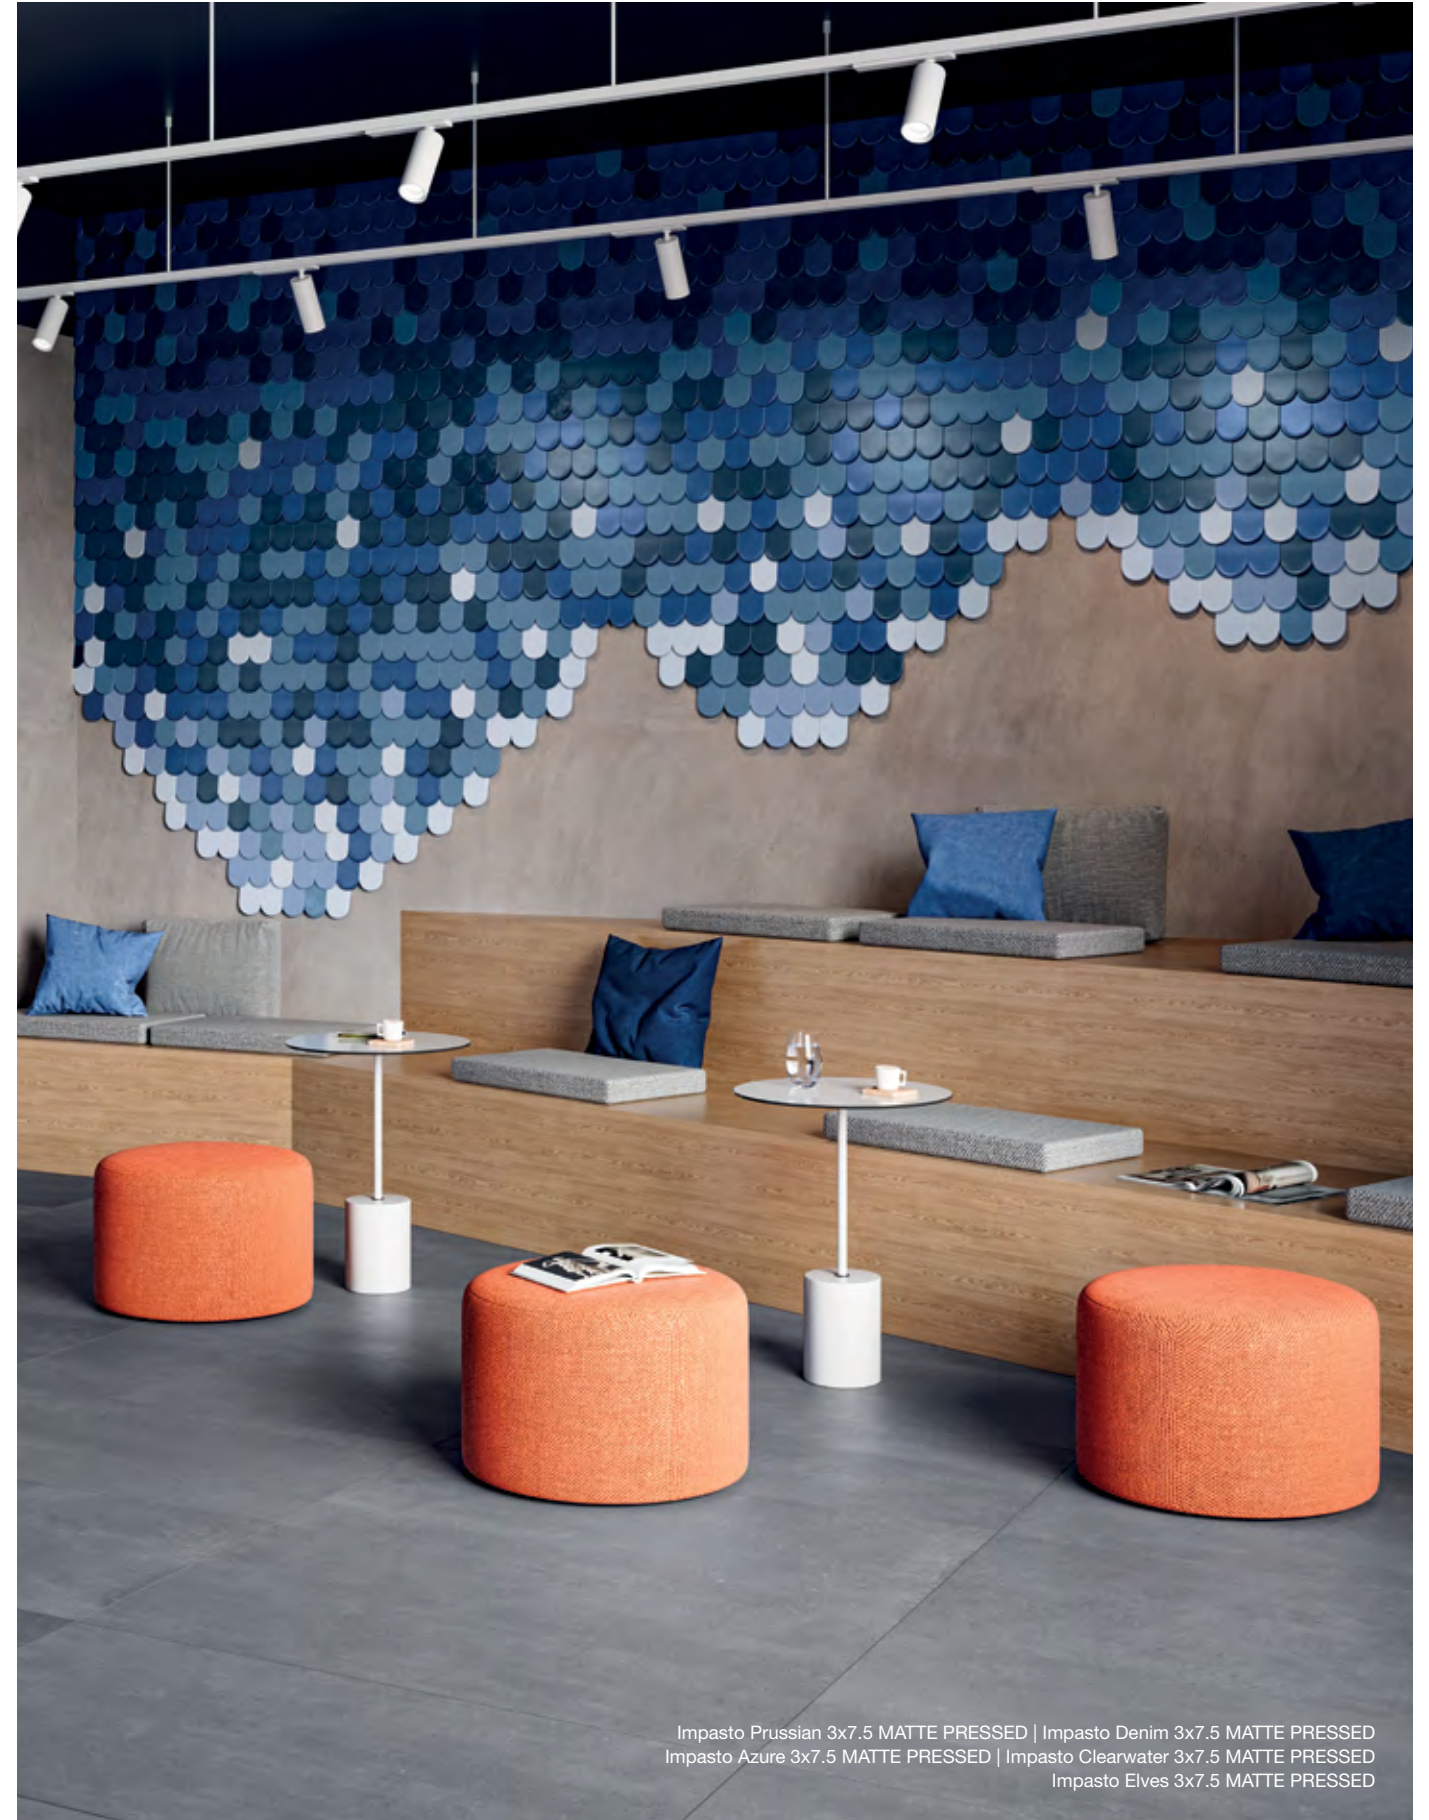

impasto

impasto cobalt | ultramarine | prussian

Impasto Prussian 3x7.5 MATTE PRESSED | Impasto Ultramarine 3x7.5 MATTE PRESSED | Impasto Cobalt 3x7.5 MATTE PRESSED

impasto elves | clearwater | denim | prussian | azure