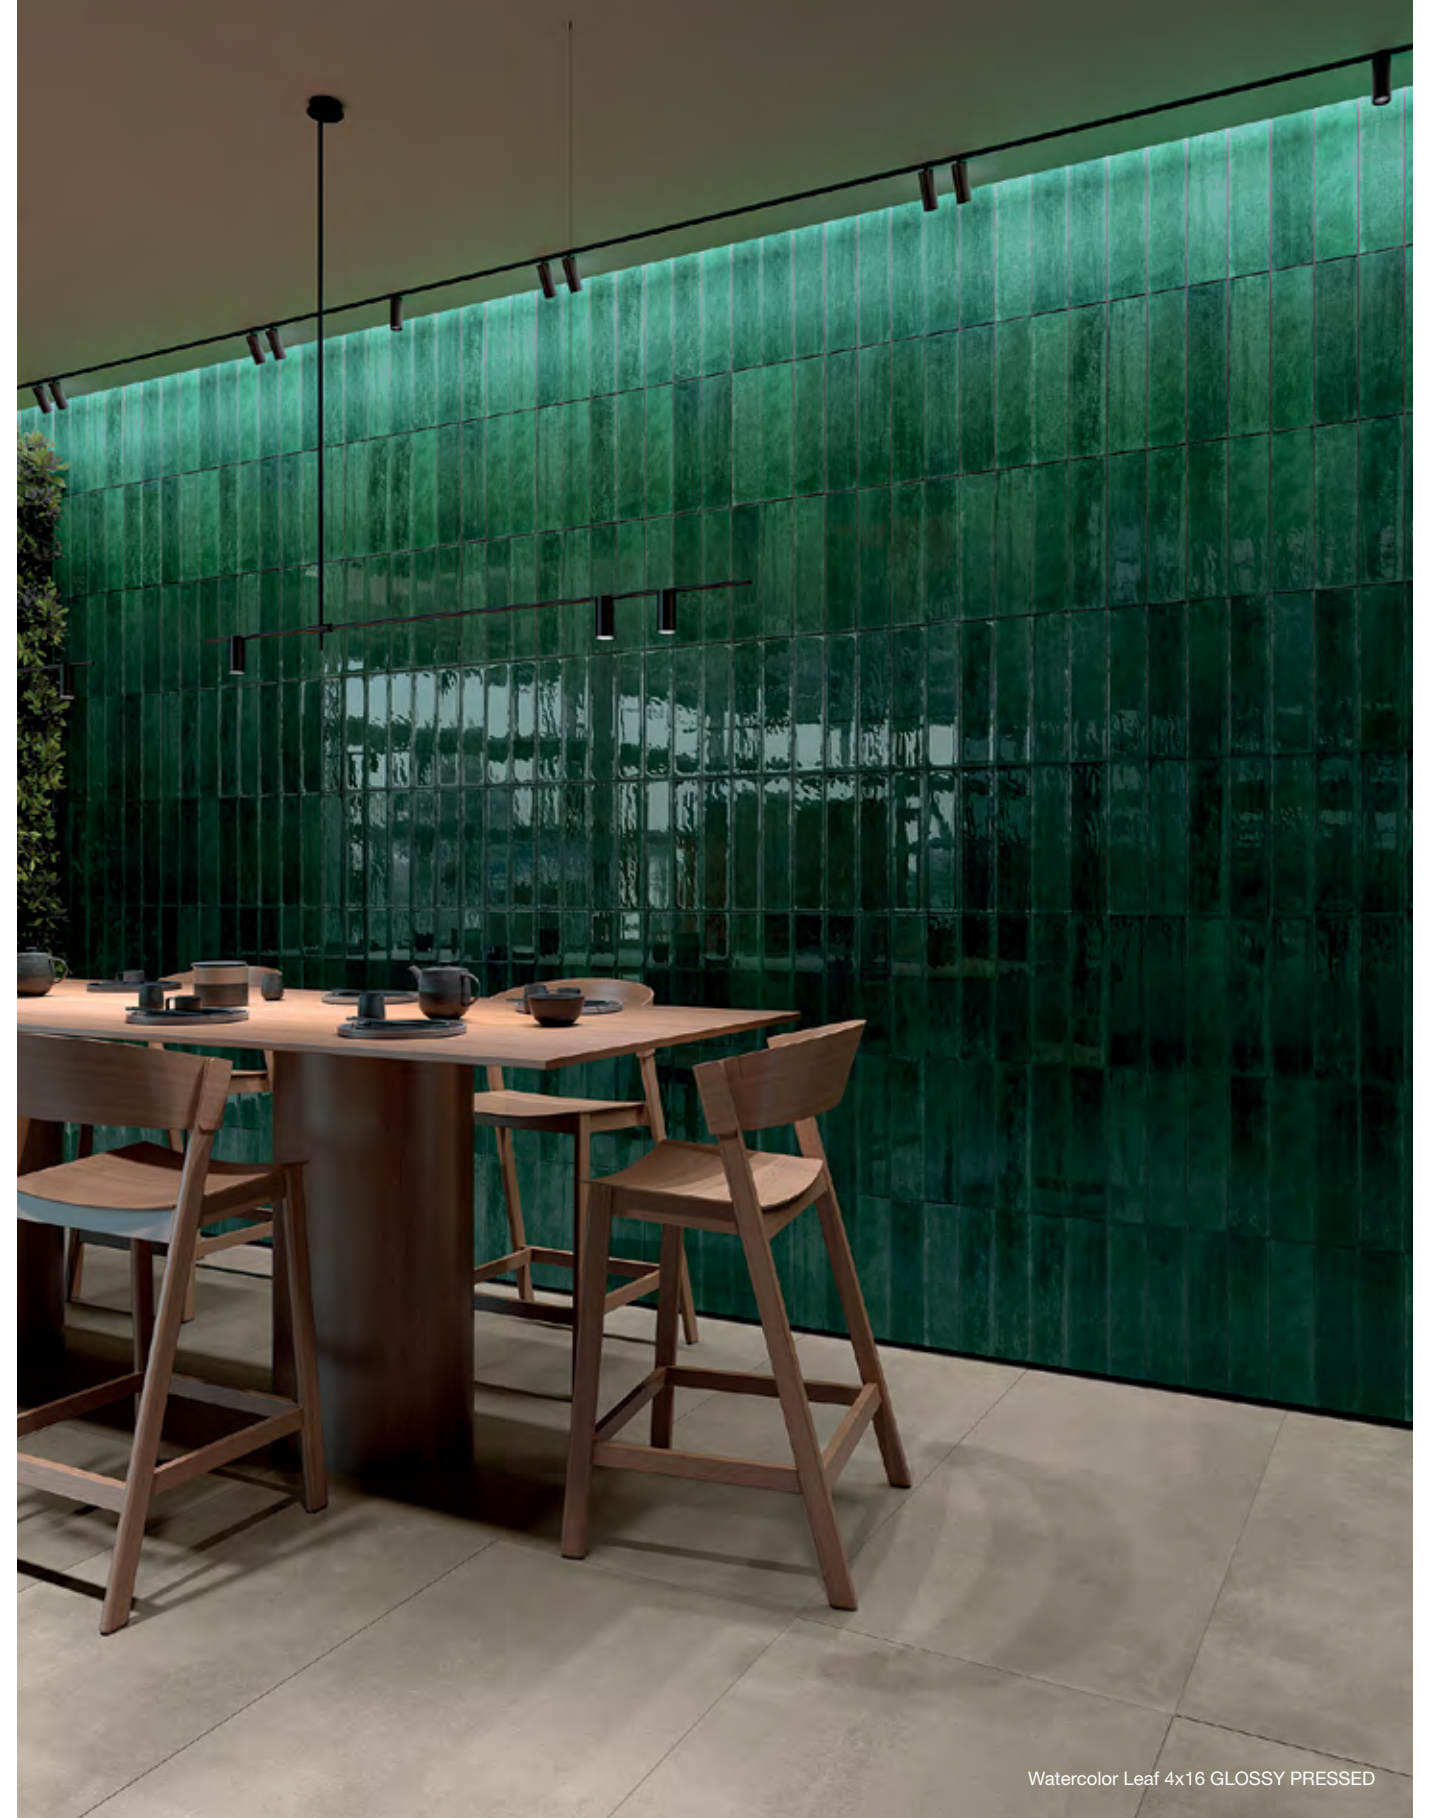

Watercolor Gray 4x16 GLOSSY PRESSED

watercolor storm

watercolor denim

Watercolor Denim 4x16 GLOSSY PRESSED

watercolor ultramarine

Watercolor Ultramarine 4x16 GLOSSY PRESSED

watercolor leaf

Watercolor Leaf 4x16 GLOSSY PRESSED