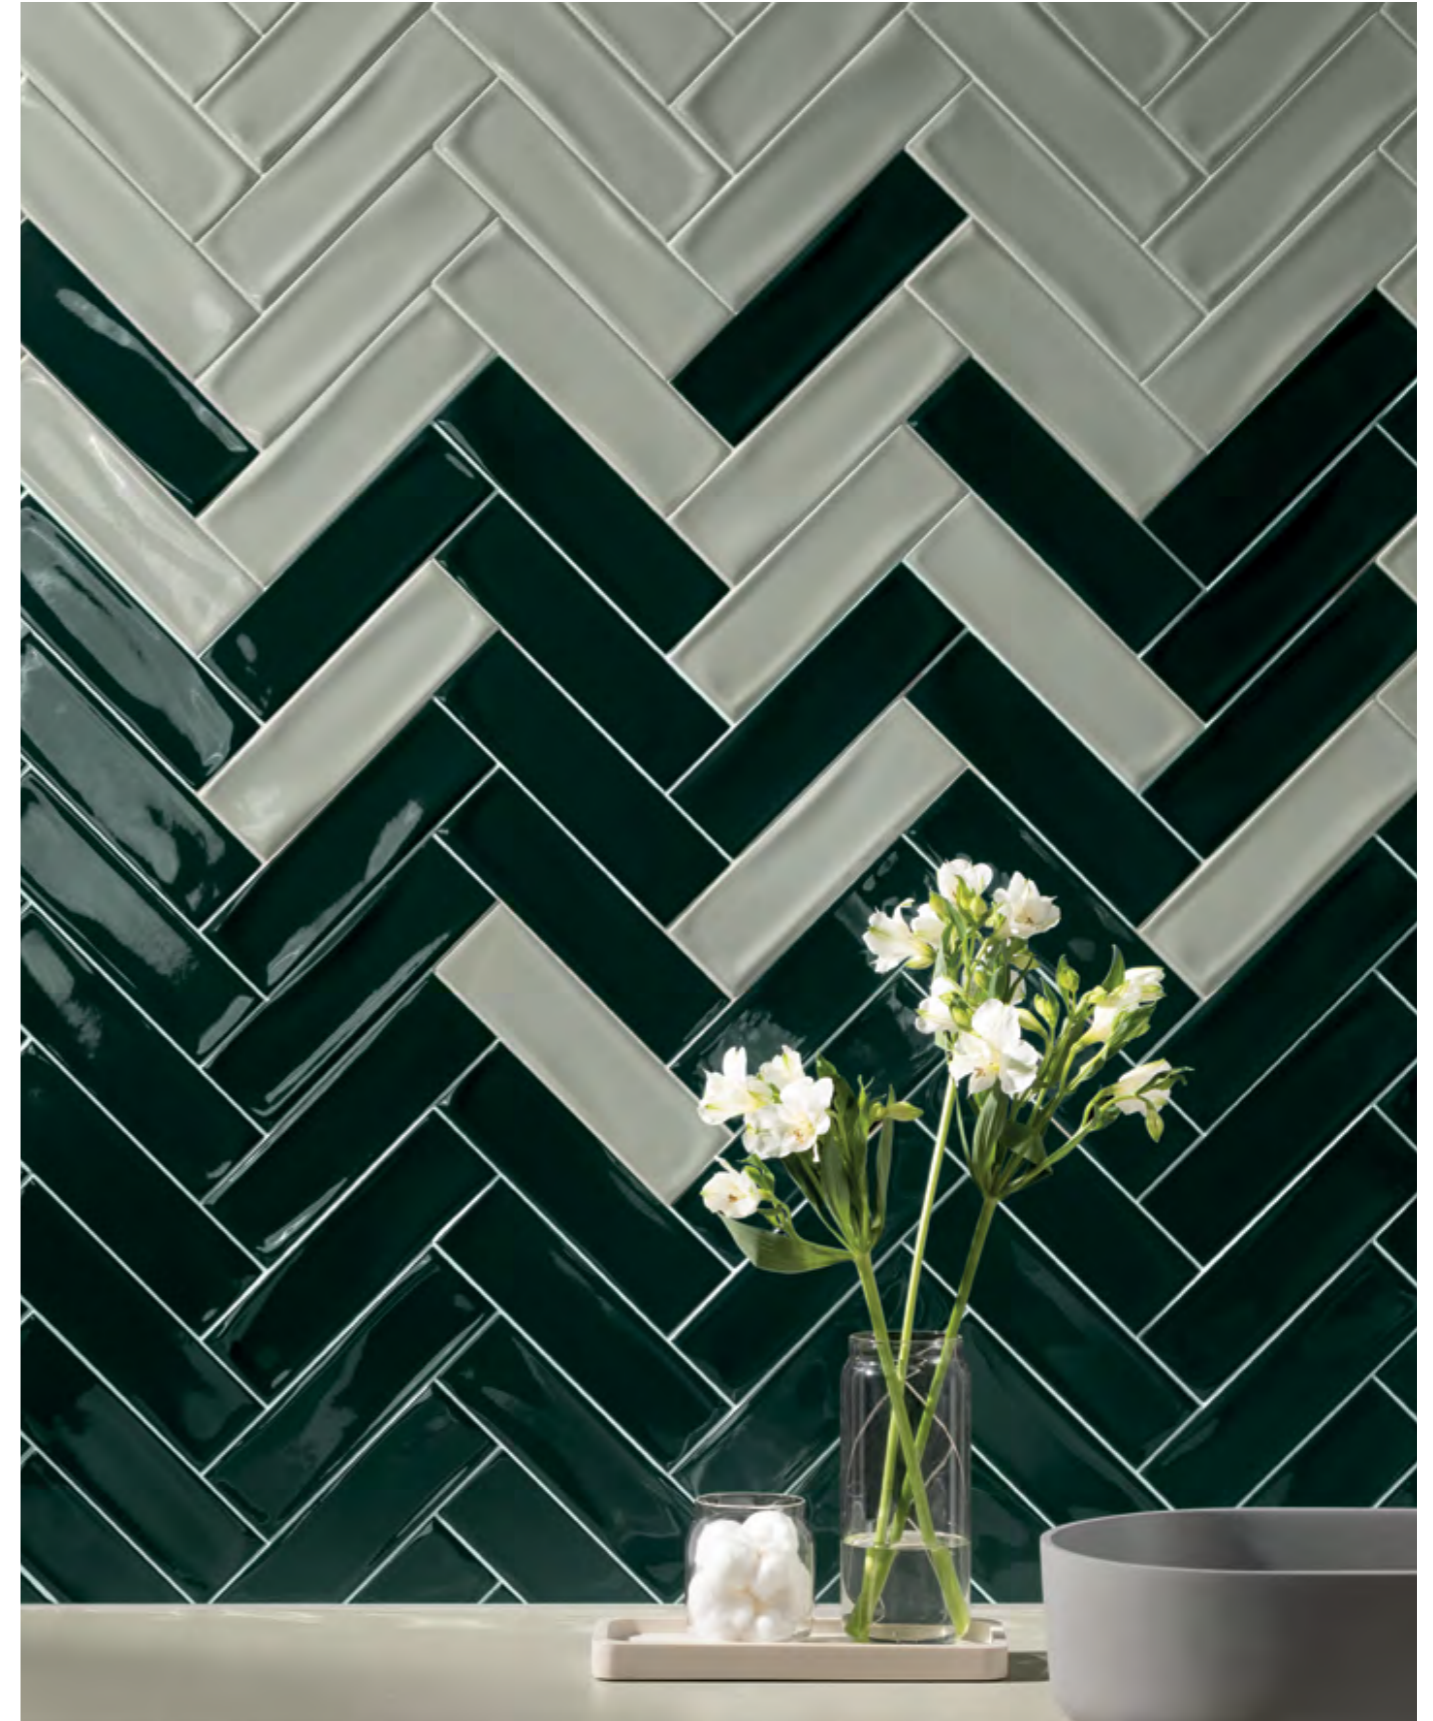

Vivant Saugé 3x10 GLOSSY PRESSED
Vivant Pin 3x10 GLOSSY PRESSED